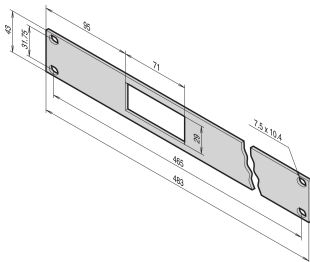

19" Front Panel for Thermostat With Digital Display, 1 U, 2.5 mm, Al, RAL 7035

NUMĂR DE CATALOG

30118-315

19" Front Panel for Thermostat With Digital Display, 1 U

CERTIFICATIONS

CARACTERISTICI

19" Front Panel, 1 U, with cut-out for thermostat with digital display

Rear Finish: Painted

Color Code: RAL 7035

Rack Height: 1U

Height: 43mm

Rack Width: 95HP

Width: 483mm

Depth: 3mm

Package Quantity: 1