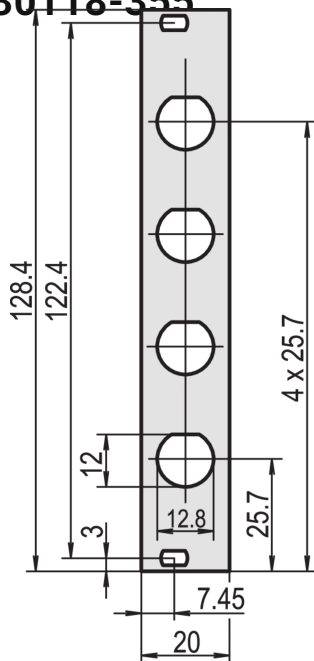

Front Panel, Unshielded, Cutout for Coax Connectors, 2.5 mm, Al, Front Anodized, Rear Conductive

NUMĂR DE CATALOG

30118-355

Aluminum, 2.5 mm, front anodized, conductive, unshielded version.

CERTIFICATIONS

CARACTERISTICI

Al, 2.5 mm, front anodized, conductive

3 U, 4 HP

ATTRIBUTE PRODUS

Product Type: Front Panel

Type: Front Panel without Handle

Accessory Type: Front panel

Mounting: Screw-on Front

EMC Shielding: No

Material: Aluminiu

Front Finish: Anodized

Rear Finish: Conductive

Treated Edges: No

Rack Height: 3U

Height (H): 128.4mm

Rack Width: 4HP

Width (W): 19.98mm

Depth (D): 2.5mm

Complies With: IEC 60297-3-101; IEEE 1101.1/10

Package Quantity: 1

Finish: Anodized; Passivated

Net Weight: 0.013kg

DETALII SUPLIMENTARE DESPRE PRODUS

Please order fixing material (sleeves, collar screws) separately.