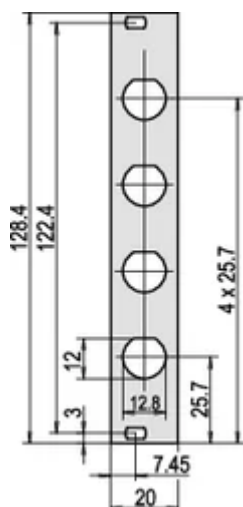

ATTRIBUTE PRODUS

Product Type: Front Panel

Type: Front Panel without Handle

Accessory Type: Front panel

Mounting: Screw-on Front

EMC Shielding: No

Material: Aluminiu

Front Finish: Anodized

Rear Finish: Conductive

Treated Edges: No

Rack Height: 3U

Height (H): 128.4mm

Rack Width: 4HP

Width (W): 19.98mm

Depth (D): 2.5mm

Complies With: IEC 60297-3-101; IEEE 1101.1/10

Package Quantity: 1

Finish: Anodized; Passivated

Net Weight: 0.013kg

DETALII SUPLIMENTARE DESPRE PRODUS

Please order fixing material (sleeves, collar screws) separately.

DIAGRAMS