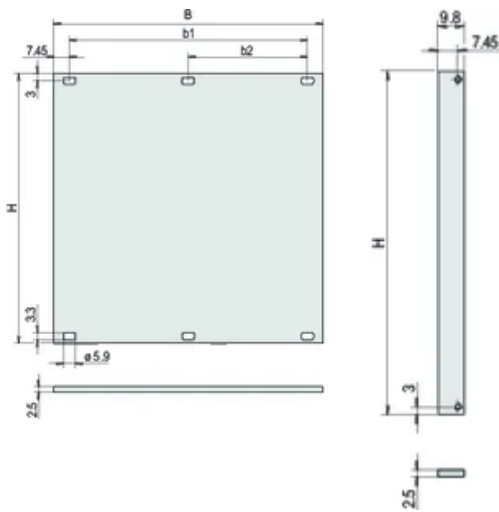

Rear Finish: Conductive

Treated Edges: No

Complies With: IEC 60297-3-101; IEEE 1101.1/10

Depth (D): 2.5mm

EMC Shielding: No

Finish: Anodized; Passivated

Height (H): 128.4mm

Material: Aluminiu

Product Type: Front Panel

Type: Front Panel without Handle

Width (W): 426.4mm

Net Weight: 0.07kg

DETALII SUPLIMENTARE DESPRE PRODUS

Please order fixing material (sleeves, collar screws) separately.

DIAGRAMS

AVERTIZARE

Produsele nVent trebuie instalate și utilizate numai așa cum este indicat în fișele de instrucțiuni și materialele de formare ale nVent. Fișele de instrucțiuni sunt disponibile pe www.nvent.com și de la reprezentantul dvs. de servicii clienți nVent. O instalare incorectă, o utilizare abuzivă, o aplicare greșită sau orice altă lipsă de respectare completă a instrucțiunilor și avertismentelor nVent poate duce la defectarea produsului, la deteriorarea proprietății, la răniri corporale grave și moarte și/sau poate anula garanția dvs.