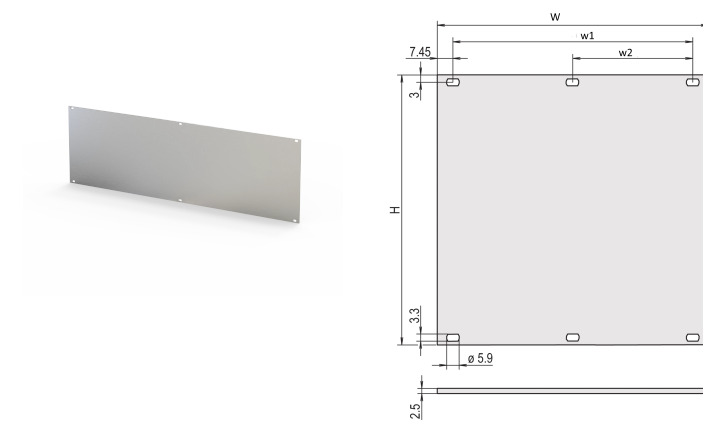

Front Panel, Unshielded, 3 U, 84 HP, 2.5 mm, Al, Front Anodized, Rear Conductive

NUMĂR DE CATALOG

30838-123

Front panel, unshielded, front anodized and rear conductive.

CERTIFICATIONS

CARACTERISTICI

Partial width front panel, Al, 2.5 mm

Al, front anodized, conductive

ATRIBUTE PRODUS

Rack Height: 3U

Package Quantity: 1

Accessory Type: Front panel

Mounting: Screw-on Front

Front Finish: Anodized