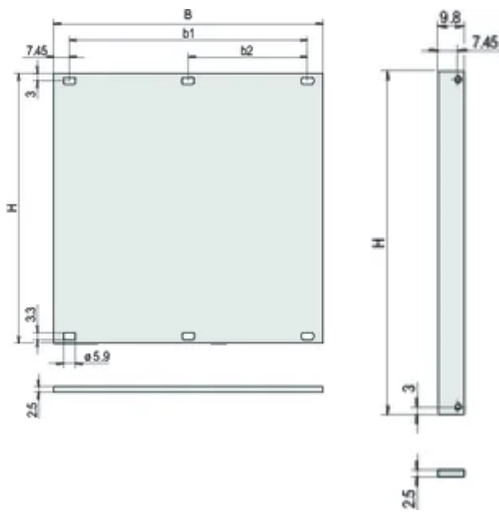

Rear Finish: Conductive

Treated Edges: No

Complies With: IEC 60297-3-101; IEEE 1101.1/10

Depth (D): 2.5mm

EMC Shielding: No

Finish: Anodized; Passivated

Height (H): 261.8mm

Material: Aluminiu

Product Type: Front Panel

Type: Front Panel without Handle

Width (W): 426.4mm

Net Weight: 0.7kg

DETALII SUPLIMENTARE DESPRE PRODUS

Please order fixing material (sleeves, collar screws) separately.

DIAGRAMS

AVERTIZARE

Produsele nVent trebuie instalate și utilizate numai așa cum este indicat în fișele de instrucțiuni și materialele de formare ale nVent. Fișele de instrucțiuni sunt disponibile pe www.nvent.com și de la reprezentantul dvs. de servicii clienți nVent. O instalare incorectă, o utilizare abuzivă, o aplicare greșită sau orice altă lipsă de respectare completă a instrucțiunilor și avertismentelor nVent poate duce la defectarea produsului, la deteriorarea proprietății, la răniri corporale grave și moarte și/sau poate anula garanția dvs.