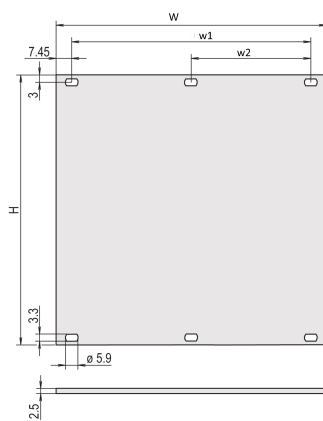

Front Panel, Unshielded, 6 U, 84 HP, 2.5 mm, Al, Front Anodized, Rear Conductive

NUMĂR DE CATALOG

30838-204

Front panel, unshielded, front anodized and rear conductive.

CERTIFICATIONS

CARACTERISTICI

Partial width front panel, Al, 2.5 mm

Al, front anodized, conductive

ATRIBUTE PRODUS

Rack Height: 6U

Package Quantity: 1

Accessory Type: Front panel

Mounting: Screw-on Front

Front Finish: Anodized