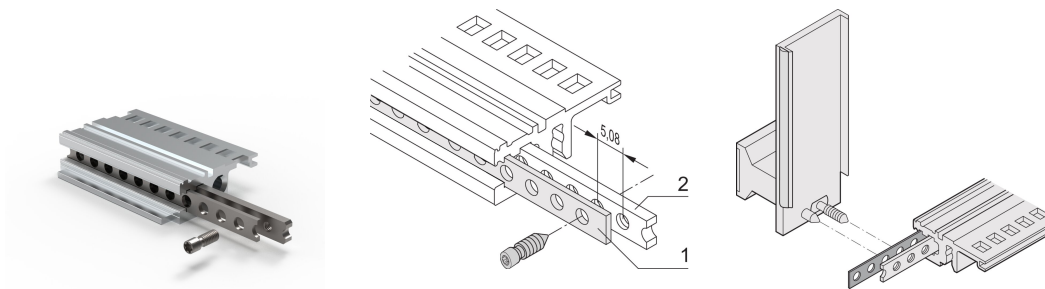

Horizontal Rail Perforated Strip, 40 HP

NUMĂR DE CATALOG

30845-209

Perforated strip out of 1mm Aluminum for centering shielded plug-in units.

CERTIFICATIONS

CARACTERISTICI

For centering the shielded plug-in units

ATTRIBUTE PRODUS

Rack Width: 40HP

Package Quantity: 1

Length: 208.08mm

Material: Aluminiu

Product Family: EuropacPRO; RatiopacPRO; RatiopacPRO AIR; CompacPRO; PropacPRO; Inpac

Product Type: Perforated Strip

Works With: Subracks; Cases

DETALII SUPLIMENTARE DESPRE PRODUS

Only usable with double-T threaded insert.

Please take into consideration that deliveries may be carried out in the stated SPQs (SPQ, e.g. 5 pieces, 10 pieces, 50 pieces, etc.). Differing order quantities (e.g. 2 pieces) may be changed to the next possible delivery quantity = Standard Pack Quantity.