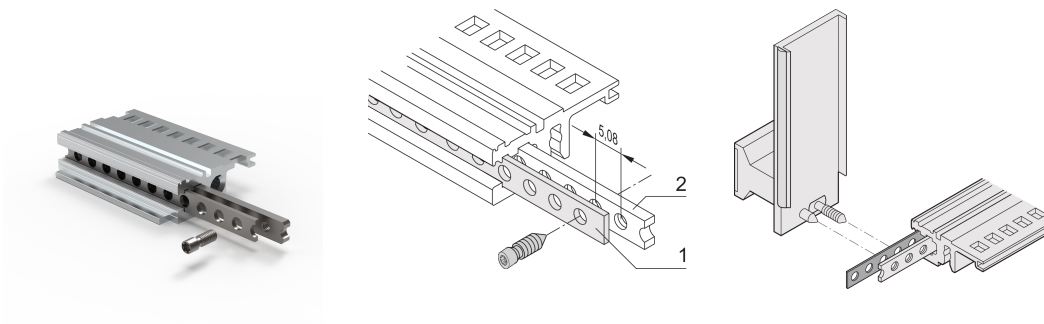

Horizontal Perforated Strip, 63 HP

NUMĂR DE CATALOG

30845-232

Perforated strip out of 1mm Aluminum for centering shielded plug-in units.

CERTIFICATIONS

CARACTERISTICI

For centering the shielded plug-in units

ATTRIBUTE PRODUS

Rack Width: 63HP

Package Quantity: 1

Length: 324.92mm

Material: Aluminiu

Product Family: EuropacPRO; RatiopacPRO; RatiopacPRO AIR; CompacPRO; PropacPRO; Inpac

Product Type: Perforated Strip

Works With: Subracks; Cases

Gross Weight: 0.004kg

DETALII SUPLIMENTARE DESPRE PRODUS

Only usable with double-T threaded insert.

Please take into consideration that deliveries may be carried out in the stated SPQs (SPQ, e.g. 5 pieces, 10 pieces, 50 pieces, etc.). Differing order quantities (e.g. 2 pieces) may be changed to the next possible delivery quantity = Standard Pack Quantity.