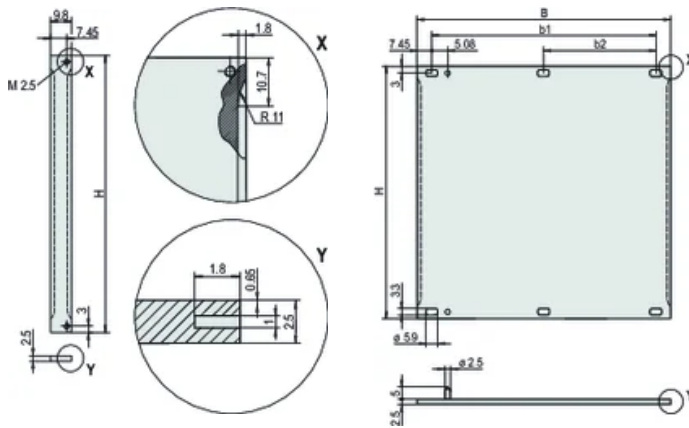

Rear Finish: Conductive

Treated Edges: No

Complies With: IEC 60297-3-101; IEEE 1101.1/10

Depth (D): 2.5mm

EMC Shielding: No (Retrofittable)

Finish: Anodized

Height (H): 261.8mm

Material: Aluminiu

Product Type: Front Panel

Type: Front Panel without Handle

Width (W): 426.4mm

Net Weight: 0.74kg

## DIAGRAMS