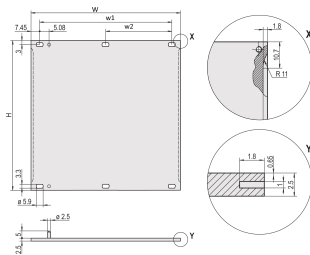

Front Panel, Refrofit Shielding, 6 U, 84 HP, 2.5 mm, Al, Anodized, Untreated Edges

NUMĂR DE CATALOG

30846-771

Flat front panel. Shieldable with stainless steel EMC gasket.

CERTIFICATIONS

CARACTERISTICI

For stainless steel EMC gasket

Al, 2.5 mm, front anodized, conductive

ATRIBUTE PRODUS

Rack Height: 6U

Rack Width: 84HP

Package Quantity: 1

Accessory Type: Front panel

Mounting: Screw-on Front

Gasket Type: Stainless Steel EMC

Front Finish: Anodized

Rear Finish: Conductive

Treated Edges: No