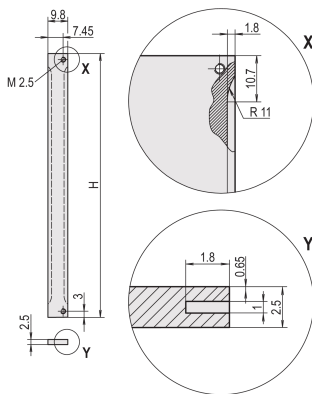

Front Panel, Refrofit Shielding, 6 U, 2 HP, 2.5 mm, Al, Anodized, Untreated Edges

NUMĂR DE CATALOG

30846-865

Flat front panel. Shieldable with stainless steel EMC gasket.

CERTIFICATIONS

CARACTERISTICI

For stainless steel EMC gasket

Al, 2.5 mm, front anodized, conductive

ATRIBUTE PRODUS

Rack Height: 6U

Rack Width: 2HP

Package Quantity: 1

Accessory Type: Front panel

Mounting: Screw-on Front

Gasket Type: Stainless Steel EMC

Front Finish: Anodized