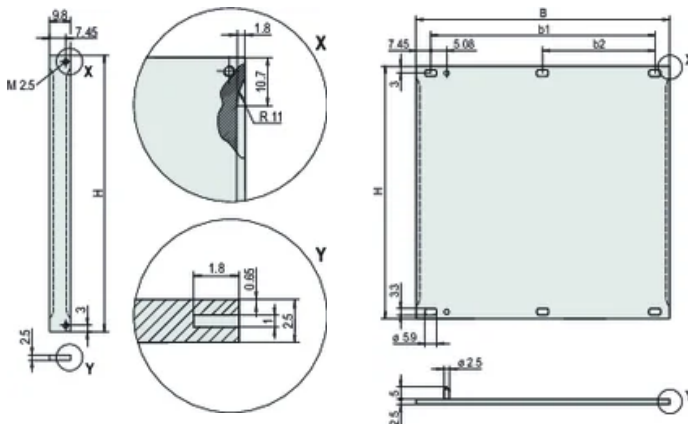

Rear Finish: Conductive

Treated Edges: No

Complies With: IEC 60297-3-101; IEEE 1101.1/10

Depth (D): 2.5mm

EMC Shielding: No (Retrofittable)

Finish: Anodized

Height (H): 261.8mm

Material: Aluminiu

Product Type: Front Panel

Type: Front Panel without Handle

Width (W): 9.8mm

Gross Weight: 0.015kg

## DIAGRAMS