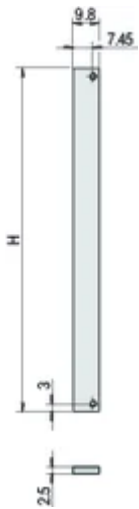

## NUMĂR DE CATALOG

**30847-472**

The 2 HP wide front panel covers an open slot. The non-shielded version can be fixed with screws and washers. Due to the 2 HP width, no sleeves can be used.

## CARACTERISTICI

Flat front panel 6 U, 2 HP, Al, 2.5 mm

Height (H): 261.8mm

Rack Width: 2HP

Width (W): 9.8mm

Complies With: IEC 60297-3-101; IEEE 1101.1/10

Package Quantity: 1

Finish: Anodized; Passivated

Gross Weight: 0.017kg

## DIAGRAMS

---