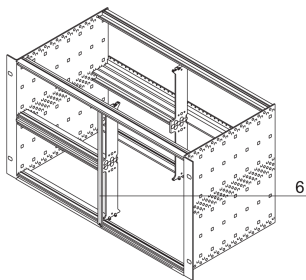

## NUMĂR DE CATALOG

**30847-472**

The 2 HP wide front panel covers an open slot. The non-shielded version can be fixed with screws and washers. Due to the 2 HP width, no sleeves can be used.