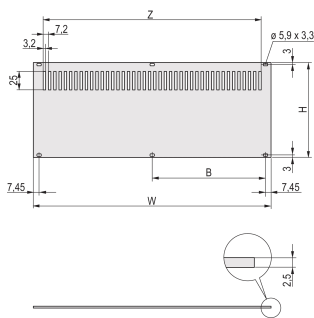

Rear Panel, Perforated, Unshielded, for RatiopacPRO and PropacPRO, 4 U, 84 HP

NUMĂR DE CATALOG

30849-030

The perforated rear panel, Al, 2.5 mm is unshielded. The rear side is conductive.

CERTIFICATIONS

CARACTERISTICI

Rear panel, Al, 2.5 mm, front: anodized, rear: conductive; unshielded

Enables mounting on horizontal rails

For Mounting on Horizontal Rails

ATRIBUTE PRODUS

Rack Height: 4U

Rack Width: 84HP

Package Quantity: 1

Finish: Anodized; Passivated

Height: 172.85mm

Material: Aluminiu

Product Family: RatiopacPRO; RatiopacPRO AIR