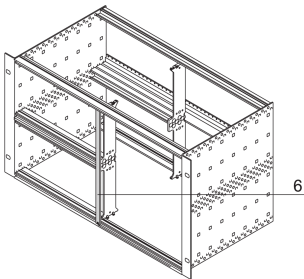

Front Panel Alternative for Combined Mounting, U-profile, Textile, 6 U, 2 HP, 2.5 mm, Al, Front Anodized, Rear Conductive

NUMĂR DE CATALOG

30849-140

The 2 HP wide front panel covers an open slot. The U-profile front panel can be combined with a textile EMC gasket. It be fixed with screws and washers. Due to the 2 HP width no sleeves can be used.

CERTIFICATIONS

CARACTERISTICI

U-profile front panel 6 U, 2 HP, Al, 2.5 mm

Prepared for textile EMC gasket

ATRIBUTE PRODUS

Product Type: Front Panel

Accessory Type: Front panel

Product Family: EuropacPRO; RatiopacPRO; RatiopacPRO AIR; CompacPRO; PropacPRO

Mounting: Screw-on Front

EMC Shielding: No (Retrofittable)

Gasket Type: Textile EMC

Material: Aluminiu

Front Finish: Anodized

Rear Finish: Conductive

Treated Edges: No

Rack Height: 6U

Height: 261.8mm

Rack Width: 2HP

Width: 9.8mm

Depth: 2.5mm

Complies With: IEC 60297-3-101; IEEE 1101.1/10

Package Quantity: 1

Finish: Anodized; Passivated

Net Weight: 0.021kg