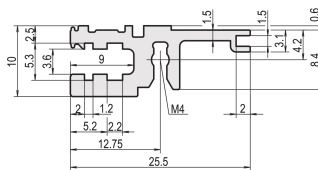

# Horizontal Rail, Front, Type L-OD, Light, Without Lip, 1000 mm

## NUMĂR DE CATALOG

**34560-001**

Combinations of horizontal rails and side panels

	Subrack 195HP	Subrack 195HP with 2x3 HP	Subrack 195HP with 2x3 HP and 2x3 HP	Subrack 195HP with 2x3 HP and 2x3 HP and 2x3 HP
Subrack 195HP	-	+	+	+
Subrack 195HP with 2x3 HP	+	+	+	+
Subrack 195HP with 2x3 HP and 2x3 HP	+	+	-	-
Subrack 195HP with 2x3 HP and 2x3 HP and 2x3 HP	+	+	-	-