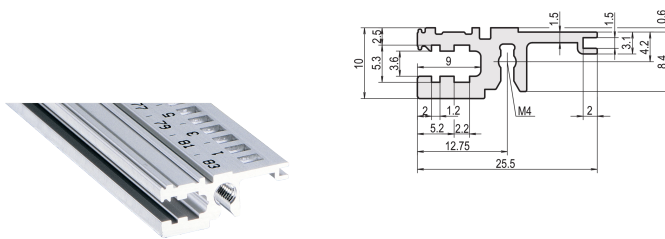

# Horizontal Rail, Front, Type L-OD, Light, Without Lip, 28 HP

## NUMĂR DE CATALOG

**34560-028**

Combinations of horizontal rails and side panels

\*+ can be combined, \*\* combination not recommended

		Subrack 18 Backplate (not recommended)	Subrack 18 Backplate (not recommended)	Subrack 18 Backplate (not recommended)	Subrack 18 Backplate (not recommended)
Subrack 18	-	+	+	+	+
Subrack 24	+	+	+	+	+
Subrack 30	+	+	-	-	-
Horizontal rail	Subrack 18 Light	Subrack 18 Backplate	Subrack 18 Backplate	Subrack 18 Backplate	Subrack 18 Backplate
	Light 1.1	Backplate 1	Backplate 2	Backplate 3	Backplate 4

Subrack 18 Light

The horizontal rail without a lip enable the use of a setups such as a 6 U front panel for a subrack which is split into 2 x 3 U.

## ATTRIBUTE PRODUS

Rack Width: 28HP

Package Quantity: 1

Finish: Anodized

Length: 147.32mm

Material: Aluminiu

Product Family: EuropacPRO; RatiopacPRO; RatiopacPRO AIR; CompacPRO; PropacPRO

Product Type: Horizontal Rail