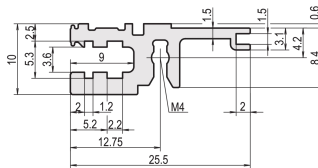

## NUMĂR DE CATALOG

**34560-084**

Combinations of horizontal rails and side panels

		"4" can be combined, "2" combination not recommended			
		Subrack 4U Light	Subrack 4U Backdoor	Subrack 4U Heavy	Subrack 4U Rugged
Subrack 4U Light		+	+	+	+
Subrack 4U Backdoor		+	+	+	+
Subrack 4U Heavy		+	+	-	-
Subrack 4U Rugged		+	+	-	-