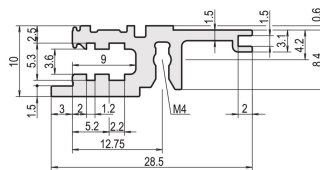

Horizontal Rail, Front, Type L-KD, Light, Short Lip, 20 HP

NUMĂR DE CATALOG

34560-120

Combinations of horizontal rails and side panels

		"4" can be combined				"2" combination not recommended			
Horizontal rail	Standard rail	-	+	+	+	+	+	+	+
	Standard rail with short lip	+	+	+	+	+	+	+	+
Horizontal rail	Standard rail	+	+	-	-	-	-	-	-
	Standard rail with short lip	+	+	-	-	-	-	-	-
Side panel	Light 1.1								
	Dark 1.1								
	Dark 2.1								
	Dark 2.2								

The horizontal rail with a short lip makes a clean design to the assembled front panel.

CERTIFICATIONS

CARACTERISTICI

Standard rail at the front

Installation at top and bottom

Short lip (L-KD)

< 28 HP not to print

Aluminum extrusion, anodized finish, conductive contact surface

ATTRIBUTE PRODUS

Rack Width: 20HP

Package Quantity: 1

Finish: Anodized

Length: 106.68mm

Material: Aluminiu

Product Family: EuropacPRO; RatiopacPRO; RatiopacPRO AIR; CompacPRO; PropacPRO

Product Type: Horizontal Rail

Type: Light, KD

Works With: Subracks; Cases

Net Weight: 0.031kg

DETALII SUPLIMENTARE DESPRE PRODUS

Delivery is in standard pack multiples. Pricing is per individual item.

Please take into consideration that deliveries may be carried out in the stated SPQs (SPQ, e.g. 5 pieces, 10 pieces, 50 pieces, etc.). Differing order quantities (e.g. 2 pieces) may be changed to the next possible delivery quantity = Standard Pack Quantity.