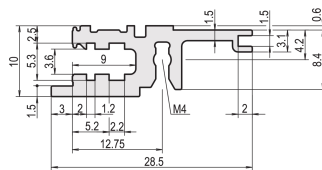

Horizontal Rail, Front, Type L-KD, Light, Short Lip, 28 HP

NUMĂR DE CATALOG

34560-128

Combinations of horizontal rails and side panels

		„+“ can be combined		„-“ combination not recommended	
Horizontal rail	Standard rail	-	+	+	+
	Short lip (L-KD)	+	+	+	+
Horizontal rail	Standard rail	+	+	-	-
	Short lip (L-KD)	+	+	-	-
Side panel	Light L				
	Flashed F				
	Heavy H				
	Edged E				

The horizontal rail with a short lip makes a clean design to the assembled front panel.

CERTIFICATIONS

CARACTERISTICI

Standard rail at the front

Installation at top and bottom

Short lip (L-KD)

< 28 HP not to print

Aluminum extrusion, anodized finish, conductive contact surface

ATTRIBUTE PRODUS

Rack Width: 28HP

Package Quantity: 1

Finish: Anodized

Length: 147.32mm

Material: Aluminiu

Product Family: EuropacPRO; RatiopacPRO; RatiopacPRO AIR; CompacPRO; PropacPRO

Product Type: Horizontal Rail

Type: Light, KD

Works With: Subracks; Cases

Gross Weight: 0.048kg

DETALII SUPLIMENTARE DESPRE PRODUS

Delivery is in standard pack multiples. Pricing is per individual item.

Please take into consideration that deliveries may be carried out in the stated SPQs (SPQ, e.g. 5 pieces, 10 pieces, 50 pieces, etc.). Differing order quantities (e.g. 2 pieces) may be changed to the next possible delivery quantity = Standard Pack Quantity.