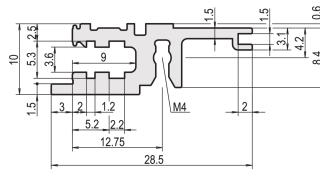

## NUMĂR DE CATALOG

34560-140

Combinations of horizontal rails and side panels

	Light L	Flexion F	Heavy H	Edge E
Standard rail	-	+	+	+
Standard rail with short lip	+	+	+	+
Standard rail with light lip	+	+	-	-