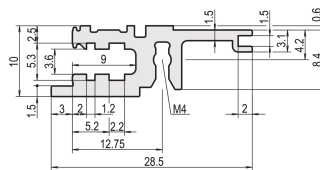

Horizontal Rail, Front, Type L-KD, Light, Short Lip, 42 HP

NUMĂR DE CATALOG

34560-142

Combinations of horizontal rails and side panels

		„+“ can be combined		„-“ combination not recommended	
Horizontal rail	Standard rail	-	+	+	+
Horizontal rail	Standard rail with short lip	+	+	+	+
Horizontal rail	Standard rail with light	+	+	-	-
Horizontal rail	Standard rail with short lip and light	+	+	-	-
Side panel	Light L				
	Flange F				
	Panel L 1/2				
	Edge F 1/2				

The horizontal rail with a short lip makes a clean design to the assembled front panel.

CERTIFICATIONS

CARACTERISTICI

Standard rail at the front

Installation at top and bottom

Short lip (L-KD)

< 28 HP not to print

Aluminum extrusion, anodized finish, conductive contact surface

ATTRIBUTE PRODUS

Rack Width: 42HP

Package Quantity: 1

Finish: Anodized

Length: 218.44mm

Material: Aluminiu

Product Family: EuropacPRO; RatiopacPRO; RatiopacPRO AIR; CompacPRO; PropacPRO

Product Type: Horizontal Rail

Type: Light, KD

Works With: Subracks; Cases

Gross Weight: 0.067kg

DETALII SUPLIMENTARE DESPRE PRODUS

Delivery is in standard pack multiples. Pricing is per individual item.

Please take into consideration that deliveries may be carried out in the stated SPQs (SPQ, e.g. 5 pieces, 10 pieces, 50 pieces, etc.). Differing order quantities (e.g. 2 pieces) may be changed to the next possible delivery quantity = Standard Pack Quantity.