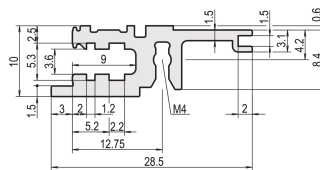

Horizontal Rail, Front, Type L-KD, Light, Short Lip, 84 HP

NUMĂR DE CATALOG

34560-184

Combinations of horizontal rails and side panels

	Standard rail	Standard rail with short lip	Standard rail with short lip and rounded edge	Standard rail with rounded edge
Standard rail	-	+	+	+
Standard rail with short lip	+	+	+	+
Standard rail with short lip and rounded edge	+	+	-	-
Standard rail with rounded edge	+	+	-	-

Legend: + can be combined, - combination not recommended

The horizontal rail with a short lip makes a clean design to the assembled front panel.

CERTIFICATIONS

CARACTERISTICI

Standard rail at the front

Installation at top and bottom

Short lip (L-KD)

< 28 HP not to print

Aluminum extrusion, anodized finish, conductive contact surface

ATRIBUTE PRODUS

Rack Width: 84HP

Package Quantity: 1

Finish: Anodized

Length: 431.8mm