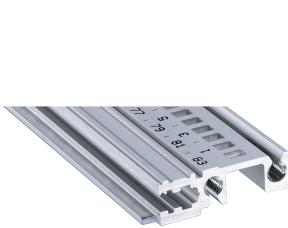

Horizontal Rail Front, Type H-KD, Heavy, Short Lip, 40 HP

NUMĂR DE CATALOG

34560-240

Combinations of horizontal rails and side panels

		Combinations of horizontal rails and side panels			
		"40" can be combined		"20" combination not recommended	
RatiopacPRO	Standard rail	-	+	+	+
	Standard rail with backplate	+	+	+	+
EuropacPRO	Standard rail	+	+	-	-
	Standard rail with backplate	+	+	-	-
Horizontal rail	Light 1.0				
	Standard 1.0				
	Heavy 1.0				
	Rugged 1.0				

Aluminum extrusion horizontal rail of the type H-KD (H-KD = Heavy, Short Lip) with an anodized surface and conductive contact surface. Printed HP markings for a quick optical positioning of the guide rails. Suitable for RatiopacPRO/-AIR and EuropacPRO/-rugged).

CERTIFICATIONS

CARACTERISTICI

Installation at top and bottom

Short lip (H-KD)

Aluminum extrusion, anodized finish, conductive contact surface

ATTRIBUTE PRODUS

Rack Width: 40HP

Package Quantity: 1

Finish: Anodized

Length: 208.28mm

Material: Aluminiu

Product Family: EuropacPRO; RatiopacPRO; RatiopacPRO AIR; CompacPRO; PropacPRO

Product Type: Horizontal Rail

Type: Heavy, KD

Works With: Subracks; Cases

Net Weight: 0.08kg