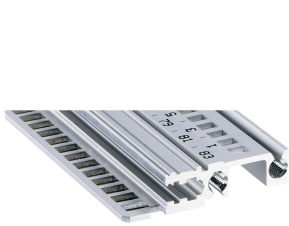

# Horizontal Rail, Front, Type H-LD, Heavy, Long Lip, for IEEE Application, 20 HP

## NUMĂR DE CATALOG

**34560-320**

Combinations of horizontal rails and side panels

	Side panel 1	Side panel 2	Side panel 3	Side panel 4
Horizontal rail 1	-	+	+	+
Horizontal rail 2	+	+	+	+
Horizontal rail 3	+	+	-	-
Horizontal rail 4	Light 1	Dark 2	Heavy 3	Edge 4

Legend: + can be combined, - combination not recommended, \* not recommended

The horizontal rail with a long lip enables the use of IEEE insertion / extraction handles.

## CARACTERISTICI

For plug-in units with IEEE handle

Long lip (H-LD)

Installation at top and bottom

For CPCI and VME64x systems

Aluminum extrusion, anodized finish, conductive contact surface