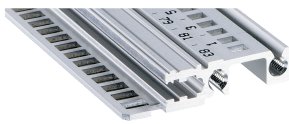

Horizontal Rail, Front, Type H-LD, Heavy, Long Lip, for IEEE Application, 40 HP

NUMĂR DE CATALOG

34560-340

Combinations of horizontal rails and side panels

	Side panel 1	Side panel 2	Side panel 3	Side panel 4
Horizontal rail 1	-	+	+	+
Horizontal rail 2	+	+	+	+
Horizontal rail 3	+	+	-	-
Horizontal rail 4	Light 1	Fluorescent 2	Heavy 3	Edgecut 4

Legend: "+" can be combined, "-" combination not recommended, "X" not recommended.

The horizontal rail with a long lip enables the use of IEEE insertion / extraction handles.

CERTIFICATIONS

CARACTERISTICI

For plug-in units with IEEE handle

Long lip (H-LD)

Installation at top and bottom

For CPCI and VME64x systems

Aluminum extrusion, anodized finish, conductive contact surface

ATTRIBUTE PRODUS

Rack Width: 40HP

Package Quantity: 1

Finish: Anodized

Length: 208.28mm

Material: Aluminiu

Product Family: EuropacPRO; RatiopacPRO; RatiopacPRO AIR; CompacPRO; PropacPRO

Product Type: Horizontal Rail

Type: Heavy, LD

Works With: Subracks; Cases