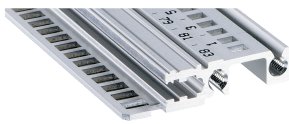

Horizontal Rail, Front, Type H-LD, Heavy, Long Lip, for IEEE Application, 42 HP

NUMĂR DE CATALOG

34560-342

Combinations of horizontal rails and side panels

	Side panel 1	Side panel 2	Side panel 3	Side panel 4
Horizontal rail 1	-	+	+	+
Horizontal rail 2	+	+	+	+
Horizontal rail 3	+	+	-	-
Horizontal rail 4	Light 1	Fluorescent 2	Heavy 3	Edgecut 4

Legend: "+" can be combined, "-" combination not recommended, "+" indicates not required.

The horizontal rail with a long lip enables the use of IEEE insertion / extraction handles.

CERTIFICATIONS

CARACTERISTICI

For plug-in units with IEEE handle

Long lip (H-LD)

Installation at top and bottom

For CPCI and VME64x systems

Aluminum extrusion, anodized finish, conductive contact surface

ATTRIBUTE PRODUS

Rack Width: 42HP

Package Quantity: 1

Finish: Anodized

Length: 218.44mm

Material: Aluminiu

Product Family: EuropacPRO; RatiopacPRO; RatiopacPRO AIR; CompacPRO; PropacPRO

Product Type: Horizontal Rail

Type: Heavy, LD

Works With: Subracks; Cases