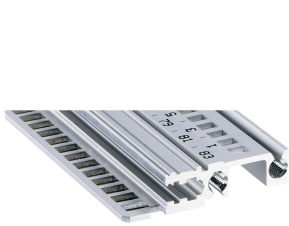

# Horizontal Rail, Front, Type H-LD, Heavy, Long Lip, for IEEE Application, 63 HP

## NUMĂR DE CATALOG

**34560-363**

Combinations of horizontal rails and side panels

	Side panel 1	Side panel 2	Side panel 3	Side panel 4
Horizontal rail 1	-	+	+	+
Horizontal rail 2	+	+	+	+
Horizontal rail 3	+	+	-	-
Horizontal rail 4	Light 1	Dark 2	Heavy 3	Edge 4

Legend: + can be combined, - combination not recommended, \* not recommended

The horizontal rail with a long lip enables the use of IEEE insertion / extraction handles.

## CARACTERISTICI

For plug-in units with IEEE handle

Long lip (H-LD)

Installation at top and bottom

For CPCI and VME64x systems

Aluminum extrusion, anodized finish, conductive contact surface