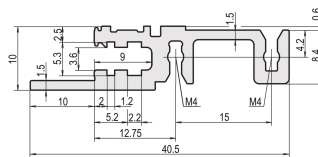

Horizontal Rail, Front, Type H-LD, Heavy, Long Lip, for IEEE Application, 84 HP

NUMĂR DE CATALOG

34560-384

Combinations of horizontal rails and side panels

	Side panel 1	Side panel 2	Side panel 3	Side panel 4
Horizontal rail 1	-	+	+	+
Horizontal rail 2	+	+	+	+
Horizontal rail 3	+	+	-	-
Horizontal rail 4	Light 1	Fluorescent 2	Heavy 3	Edgecut 4

Legend: "+" can be combined, "-" combination not recommended, "X" not recommended

The horizontal rail with a long lip enables the use of IEEE insertion / extraction handles.

CERTIFICATIONS

CARACTERISTICI

For plug-in units with IEEE handle

Long lip (H-LD)

Installation at top and bottom

For CPCI and VME64x systems

Aluminum extrusion, anodized finish, conductive contact surface

ATTRIBUTE PRODUS

Rack Width: 84HP