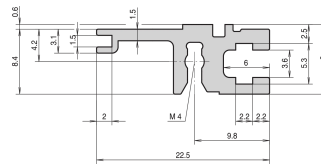

Horizontal Rail, Rear, Type L-ST, Light, Standard, 28 HP

NUMĂR DE CATALOG

34560-428

Combinations of horizontal rails and side panels

	Light L-ST	Standard L-ST	Light ST	Standard ST
Light L-ST	-	+	+	+
Standard L-ST	+	+	+	+
Light ST	+	+	-	-
Standard ST	+	+	-	-

CARACTERISTICI

For indirect backplane mounting with insulation strip

Mounting top and bottom

Aluminum extrusion, anodized finish, conductive contact surface

ATTRIBUTE PRODUS

Rack Width: 28HP

Package Quantity: 1