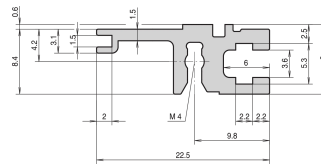

Horizontal Rail, Rear, Type L-ST, Light, Standard, 40 HP

NUMĂR DE CATALOG

34560-440

	Horizontal rail	Horizontal rail	Horizontal rail	Horizontal rail
Horizontal rail	-	+	+	+
Horizontal rail	+	+	+	+
Horizontal rail	+	+	-	-
Horizontal rail	+	+	-	-

Legend: + combination; - combination not recommended

The horizontal rail, type ST enables the isolated assembly of a backplane. The isolation is done by an insulation strip.

CERTIFICATIONS

CHARACTERISTICS

For indirect backplane mounting with insulation strip

Mounting top and bottom

Aluminum extrusion, anodized finish, conductive contact surface

ATTRIBUTE PRODUS

Rack Width: 40HP