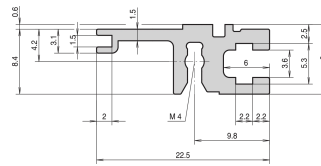

Horizontal Rail, Rear, Type L-ST, Light, Standard, 84 HP

NUMĂR DE CATALOG

34560-484

	Horizontal rail	Horizontal rail	Horizontal rail	Horizontal rail
Horizontal rail	-	+	+	+
Horizontal rail	+	+	+	+
Horizontal rail	+	+	-	-
Horizontal rail	+	+	-	-

Legend: + combination; - combination not recommended

The horizontal rail, type ST enables the isolated assembly of a backplane. The isolation is done by an insulation strip.

CERTIFICATIONS

CARACTERISTICI

For indirect backplane mounting with insulation strip

Mounting top and bottom

Aluminum extrusion, anodized finish, conductive contact surface

ATTRIBUTE PRODUS

Rack Width: 84HP