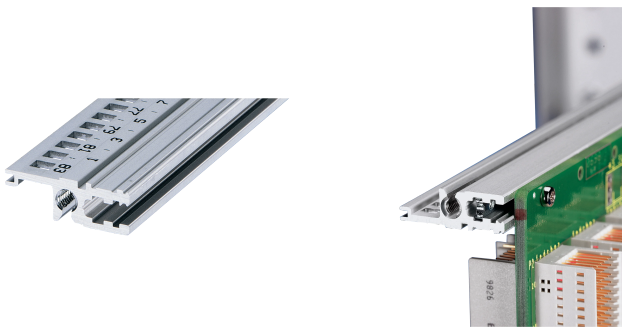

Horizontal Rail, Rear, Type L-VT, Light, 63 HP

NUMĂR DE CATALOG

34560-663

Combinations of horizontal rails and side panels

		+ = can be combined		- = combination not recommended	
Horizontal rail	Light	-	+	+	+
Horizontal rail	Flashed	+	+	+	+
Horizontal rail	Heavy	+	+	-	-
Side panel	Light	+	+	-	-
Side panel	Flashed	+	+	-	-
Side panel	Heavy	-	-	-	-
Side panel	Rugged	-	-	-	-

The horizontal rail, type VT enables the direct assembly of a backplane.

CERTIFICATIONS

CARACTERISTICI

For direct backplane mounting

Recessed installation for low mechanical demands (L-VT)

Mounting top and bottom

Aluminum extrusion, anodized finish, conductive contact surface

ATTRIBUTE PRODUS

Rack Width: 63HP

Package Quantity: 1

Finish: Anodized

Length: 325.12mm

Material: Aluminiu

Product Family: EuropacPRO; RatiopacPRO; RatiopacPRO AIR; CompacPRO; PropacPRO

Product Type: Horizontal Rail

Type: Light, VT

Works With: Subracks; Cases

Gross Weight: 0.085kg

DETALII SUPLIMENTARE DESPRE PRODUS

Delivery is in standard pack multiples. Pricing is per individual item.

Please take into consideration that deliveries may be carried out in the stated SPQs (SPQ, e.g. 5 pieces, 10 pieces, 50 pieces, etc.). Differing order quantities (e.g. 2 pieces) may be changed to the next possible delivery quantity = Standard Pack Quantity.