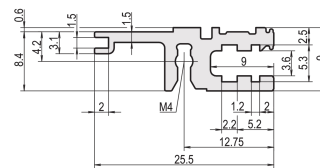

Horizontal Rail, Rear, Type L-VT, Light, 63 HP

NUMĂR DE CATALOG

34560-663

Combinations of horizontal rails and side panels

		+ = can be combined		- = combination not recommended	
Horizontal rail	Light	-	+	+	+
Horizontal rail	Flashed	+	+	+	+
Horizontal rail	Heavy	+	+	-	-
Side panel	Light	+	+	-	-
Side panel	Flashed	+	+	-	-
Side panel	Heavy	-	-	-	-
Side panel	Rugged	-	-	-	-

The horizontal rail, type VT enables the direct assembly of a backplane.

CERTIFICATIONS

CARACTERISTICI

For direct backplane mounting

Recessed installation for low mechanical demands (L-VT)

Mounting top and bottom

Aluminum extrusion, anodized finish, conductive contact surface

ATTRIBUTE PRODUS

Rack Width: 63HP

Package Quantity: 1

Finish: Anodized

Length: 325.12mm

Material: Aluminiu

Product Family: EuropacPRO; RatiopacPRO; RatiopacPRO AIR; CompacPRO; PropacPRO

Product Type: Horizontal Rail

Type: Light, VT

Works With: Subracks; Cases

Gross Weight: 0.085kg

DETALII SUPLIMENTARE DESPRE PRODUS

Delivery is in standard pack multiples. Pricing is per individual item.

Please take into consideration that deliveries may be carried out in the stated SPQs (SPQ, e.g. 5 pieces, 10 pieces, 50 pieces, etc.). Differing order quantities (e.g. 2 pieces) may be changed to the next possible delivery quantity = Standard Pack Quantity.