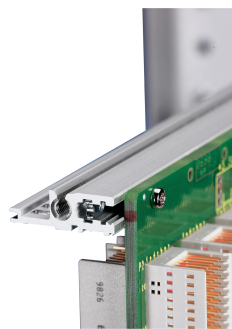

Horizontal Rail, Rear, Type H-VT, Heavy, 1000 mm

NUMĂR DE CATALOG

34560-701

Combinations of horizontal rails and side panels

	+ = can be combined		- = combination not recommended	
Aluminum rail	-	+	+	+
Aluminum rail	+	+	+	+
Aluminum rail	+	+	-	-
Horizontal rail				
Side panel				

+ = can be combined
 - = combination not recommended

The horizontal rail, type VT enables the direct assembly of a backplane.

CERTIFICATIONS

CARACTERISTICI

For direct backplane mounting

Mounting top and bottom

Recessed installation for high mechanical demands (H-VT)

Aluminum extrusion, anodized finish, conductive contact surface

ATTRIBUTE PRODUS

Rack Width: 195HP

Package Quantity: 1

Finish: Anodized

Length: 1000mm