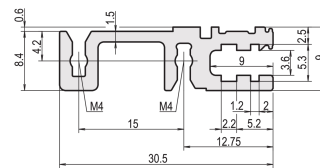

Horizontal Rail, Rear, Type H-VT, Heavy, 1000 mm

NUMĂR DE CATALOG

34560-701

Combinations of horizontal rails and side panels

	+ = can be combined		- = combination not recommended	
Aluminum rail	-	+	+	+
Aluminum rail	+	+	+	+
Aluminum rail	+	+	-	-
Horizontal rail				
Side panel				

+ = can be combined
 - = combination not recommended

The horizontal rail, type VT enables the direct assembly of a backplane.

CERTIFICATIONS

CARACTERISTICI

For direct backplane mounting

Mounting top and bottom

Recessed installation for high mechanical demands (H-VT)

Aluminum extrusion, anodized finish, conductive contact surface

ATTRIBUTE PRODUS

Rack Width: 195HP

Package Quantity: 1

Finish: Anodized

Length: 1000mm