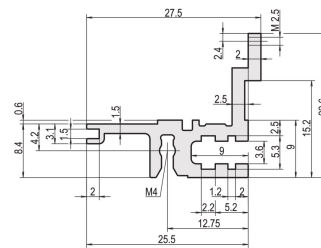

Horizontal Rail, Rear, Type L-MZ, Light, With Z-Rail, 1000 mm

NUMĂR DE CATALOG

34560-801

Combinations of horizontal rails and side panels

* = can be combined, - = combination not recommended

Aluminum	-	+	+	+
Aluminum	+	+	+	+
Aluminum	+	+	-	-
Horizontal rail	+	+	-	-
Side panel	Light 1	Medium 2	Heavy 3 H	Flagged 4 B

Light 1, Medium 2, Heavy 3 H, Flagged 4 B

The horizontal rail, type light with MZ enables the use of DIN connectors. The connectors are in accordance with EN 60603-2.

CERTIFICATIONS

CHARACTERISTICS

For directly mounting connectors complying with EN 60603 (DIN 41612)

With Z-rail for low mechanical load (L-MZ)

Aluminum extrusion, anodized finish, conductive contact surface

ATRIBUTE PRODUS

Rack Width: 195HP

Package Quantity: 1

Finish: Anodized

Length: 1000mm

Material: Aluminiu