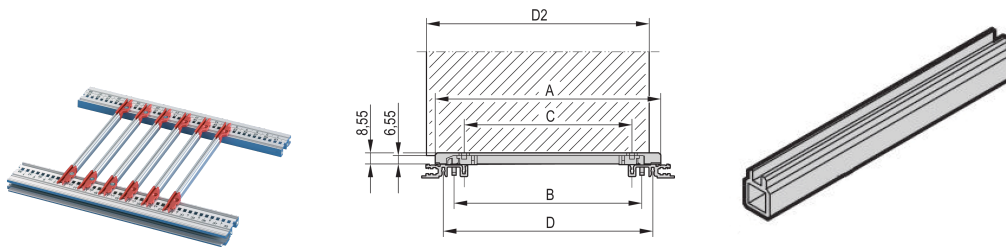

# Guide Rail Multi Piece, Mid-Piece, Aluminum Extrusion, 340 mm, 2 mm Groove Width, 10 Pieces

## NUMĂR DE CATALOG

**34560-894**

Guide rail mid-piece for individual multi-piece guide rails out of plastic or Aluminum extrusion. Suitable for Standard, Accessory, 4.4" PCB types and end pieces with coding.

## CARACTERISTICI

Middle profile for mounting guide rails for 2 mm groove width

2 plastic end pieces are required; these are pushed on to both ends of the middle profile

Guide rails can be clipped into horizontal rails (Al extrusion) or into 1.5 mm thick plates

## ATRIBUTE PRODUS

Product Type: Guide Rail

Product Family: EuropacPRO; RatiopacPRO; RatiopacPRO AIR; CompacPRO; PropacPRO; MultipacPRO; Inpac

Type: Middle Section

Works With: Subracks; Cases; Chassis

Board Depth: 340mm