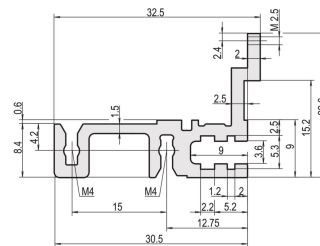

Horizontal Rail, Rear, Type H-MZ, Heavy, With Z-Rail, 40 HP

NUMĂR DE CATALOG

34560-940

Combinations of horizontal rails and side panels

	Aluminum	Aluminum	Aluminum	Aluminum
Aluminum	-	+	+	+
Aluminum	+	+	+	+
Aluminum	+	+	-	-
Horizontal rail	+	+	-	-
Side panel	Light 1	Medium 2	Heavy 3 H	Exaggerated 4 B

Legend: + = can be combined, - = combination not recommended

The horizontal rail, type heavy with MZ enables the use of DIN connectors. The connectors are in accordance with EN 60603-2.

CERTIFICATIONS

CHARACTERISTICS

For directly mounting connectors complying with EN 60603 (DIN 41612)

With Z-rail for high mechanical load (H-MZ)

Aluminum extrusion, anodized finish, conductive contact surface

ATTRIBUTE PRODUS

Rack Width: 40HP