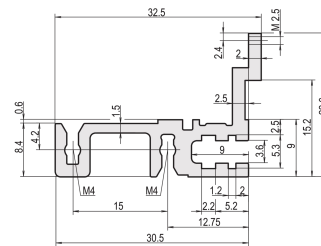

## NUMĂR DE CATALOG

**34560-963**

Combinations of horizontal rails and side panels

	+ = can be combined		- = combination not recommended	
Aluminum	-	+	+	+
Aluminum	+	+	+	+
Aluminum	+	+	-	-
Horizontal rail	+	+	-	-
Side panel	Light 1	Medium 2	Heavy 3 H	Exaggerated 4 B

The horizontal rail, type heavy with MZ enables the use of DIN connectors. The connectors are in accordance with EN 60603-2.