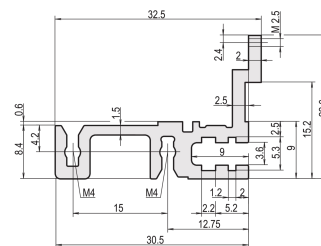

Horizontal Rail, Rear, Type H-MZ, Heavy, With Z-Rail, 84 HP

NUMĂR DE CATALOG

34560-984

Combinations of horizontal rails and side panels

	+ = can be combined		- = combination not recommended	
Aluminum rail	-	+	+	+
Aluminum rail	+	+	+	+
Aluminum rail	+	+	-	-
Horizontal rail	+	+	-	-
Side panel	Light 1	Medium 2	Heavy 3 H	Exaggerated 4 B

The horizontal rail, type heavy with MZ enables the use of DIN connectors. The connectors are in accordance with EN 60603-2.

CERTIFICATIONS

CHARACTERISTICS

For directly mounting connectors complying with EN 60603 (DIN 41612)

With Z-rail for high mechanical load (H-MZ)

Aluminum extrusion, anodized finish, conductive contact surface

ATRIBUTE PRODUS

Rack Width: 84HP

Package Quantity: 1

Finish: Anodized

Length: 431.8mm

Material: Aluminiu