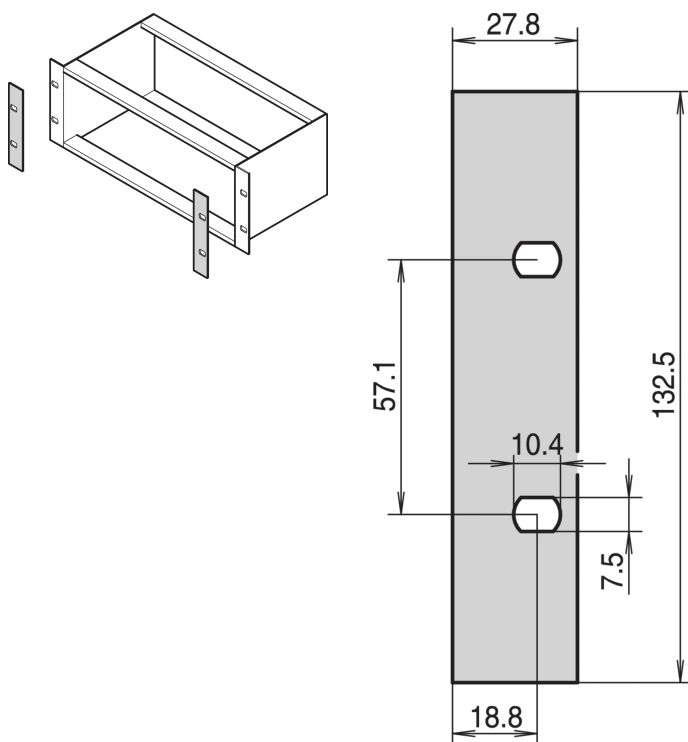

## NUMĂR DE CATALOG

**34561-197**

As decorative finish for the 19" bracket type L.

## CARACTERISTICI

As decorative finish for the 19" bracket (if front panels are to be used in the subrack)

## ATTRIBUTE PRODUS

Rack Height: 3U

Package Quantity: 1

Finish: Anodized

Material: Aluminiu

Product Family: EuropacPRO

Product Type: Side Panel

Works With: Subracks