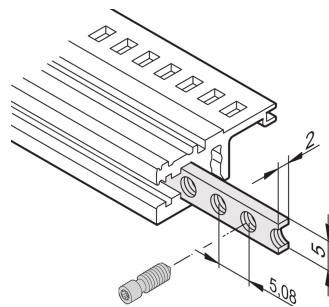

# Horizontal Rails Threaded Insert, M2.5, 20 HP

## NUMĂR DE CATALOG

**34561-320**

The threaded insert is a metal strip with thread M2.5 and allows the fixing of front panels.

## CARACTERISTICI

The collar screws used for fixing partial-width front panels must be 12.3 mm long

Usable for all horizontal rails

## ATRIBUTE PRODUS

Rack Width: 20HP

Package Quantity: 1

Finish: Oțel Zincat

Length: 106.18mm

Material: Oțel

Product Family: EuropacPRO; RatiopacPRO; RatiopacPRO AIR; CompacPRO; PropacPRO; Inpac

Product Type: Threaded Insert