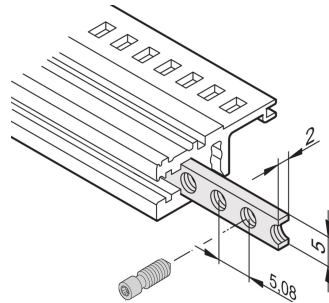

Horizontal Rails Threaded Insert, M2.5, 28 HP

NUMĂR DE CATALOG

34561-328

The threaded insert is a metal strip with thread M2.5 and allows the fixing of front panels.

CERTIFICATIONS

CARACTERISTICI

The collar screws used for fixing partial-width front panels must be 12.3 mm long

Usable for all horizontal rails

ATRIBUTE PRODUS

Rack Width: 28HP

Package Quantity: 1

Finish: Oțel Zincat

Length: 146.82mm

Material: Oțel

Product Family: EuropacPRO; RatiopacPRO; RatiopacPRO AIR; CompacPRO; PropacPRO; Inpac

Product Type: Threaded Insert

Works With: Subracks; Cases

DETALII SUPLIMENTARE DESPRE PRODUS

Please take into consideration that deliveries may be carried out in the stated SPQs (SPQ, e.g. 5 pieces, 10 pieces, 50 pieces, etc.). Differing order quantities (e.g. 2 pieces) may be changed to the next possible delivery quantity = Standard Pack Quantity.