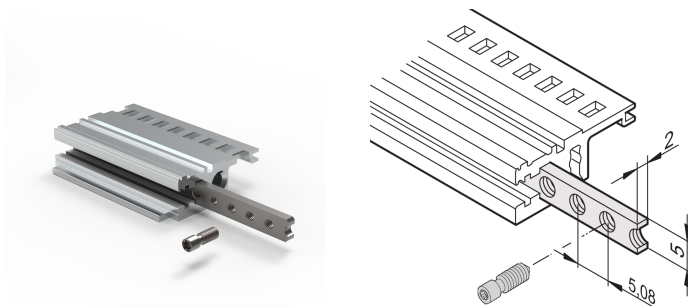

Horizontal Rails Threaded Insert, M2.5, 42 HP

NUMĂR DE CATALOG

34561-342

The threaded insert is a metal strip with thread M2.5 and allows the fixing of front panels.

CERTIFICATIONS

CARACTERISTICI

The collar screws used for fixing partial-width front panels must be 12.3 mm long

Usable for all horizontal rails

ATRIBUTE PRODUS

Rack Width: 42HP

Package Quantity: 1

Finish: Oțel Zincat

Length: 217.94mm

Material: Oțel

Product Family: EuropacPRO; RatiopacPRO; RatiopacPRO AIR; CompacPRO; PropacPRO; Inpac

Product Type: Threaded Insert

Works With: Subracks; Cases

Net Weight: 0.014kg

DETALII SUPLIMENTARE DESPRE PRODUS

Please take into consideration that deliveries may be carried out in the stated SPQs (SPQ, e.g. 5 pieces, 10 pieces, 50 pieces, etc.). Differing order quantities (e.g. 2 pieces) may be changed to the next possible delivery quantity = Standard Pack Quantity.