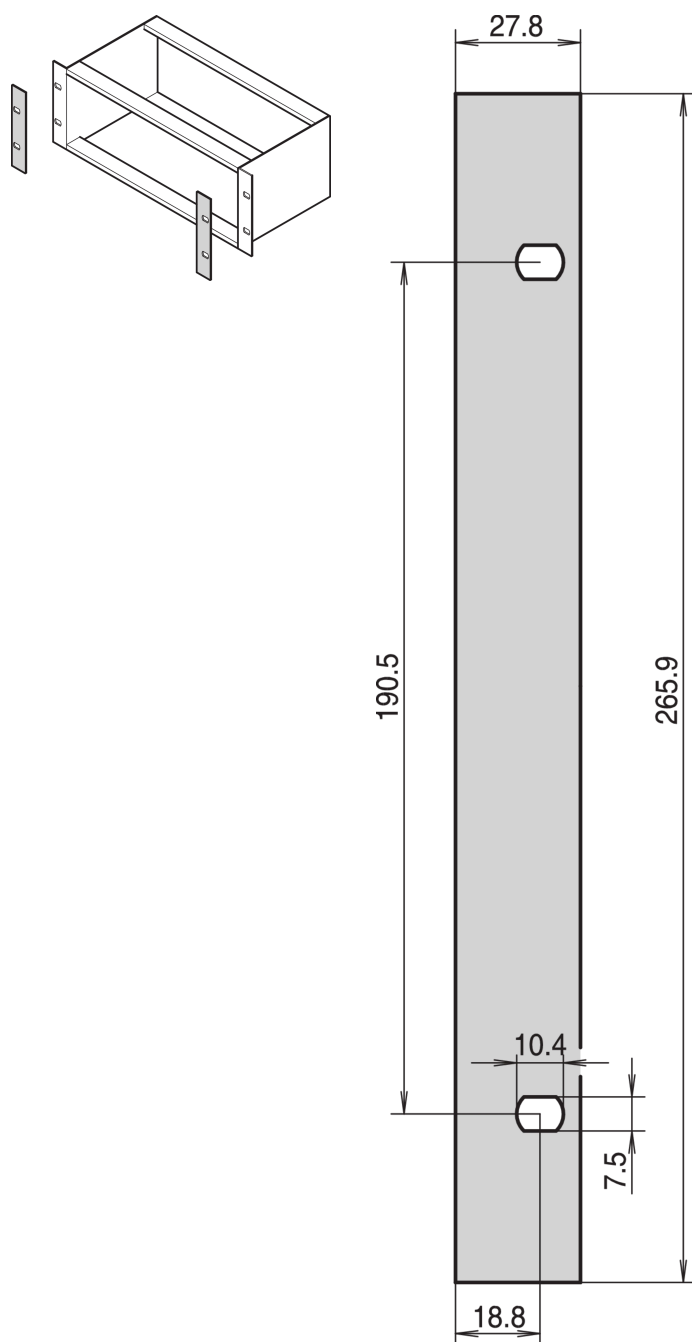

# EuropacPRO Front Cover for Side Panel Type L, 6 U

NUMĂR DE CATALOG

34561-497

As decorative finish for the 19" bracket type L.

## CARACTERISTICI

As decorative finish for the 19" bracket (if front panels are to be used in the subrack)

## ATTRIBUTE PRODUS

Rack Height: 6U

Package Quantity: 1

Finish: Anodized

Material: Aluminiu

Product Family: EuropacPRO

Product Type: Side Panel

Works With: Subracks