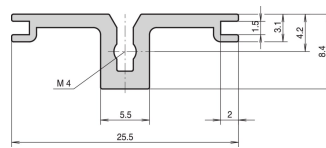

Horizontal Rail Rear, Type AB for Rear I/O Board Guides, 42 HP

NUMĂR DE CATALOG

34561-542

Combinations of horizontal rails and side panels

„+“ can be combined, „-“ combination not recommended

	Horizontal rail	Horizontal rail	Horizontal rail	Horizontal rail
Horizontal rail	-	+	+	+
Horizontal rail	+	+	+	+
Horizontal rail	+	+	-	-
Horizontal rail	Horizontal rail	Horizontal rail	Horizontal rail	Horizontal rail
	Light 1	Dark 2	Heavy 3	Rugged 4