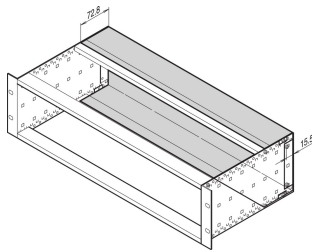

EuropacPRO Rear Hood for Stainless Steel EMC Gasket, 6 U, 63 HP

NUMĂR DE CATALOG

34561-763

The rear hood is used as a shielded rear boundary and requires 60 mm space. Therefore if the rear hood is used, the side panel depth must be 60 mm greater than the board depth. Contact between the rear hood and the horizontal rails is established by the stainless steel contact strip for the cover plate. Thus no additional EMC sealing is necessary. Rear hood cannot be used simultaneously with rear corner profile.

CERTIFICATIONS

CARACTERISTICI

The rear hood is used as a shielded rear boundary. The rear hood requires 60 mm space. Therefore if the rear hood is used, the side panel depth must be 60 mm greater than the board depth. Example: For a board depth of 160 mm a side panel (with rear hood) of 235 mm (175 mm + 60 mm) is used

Contact between the rear hood and the horizontal rails is established by the stainless steel contact strip for the cover plate. Thus no additional EMC sealing is necessary

Rear hood cannot be used simultaneously with rear corner profile

For EMC-shielding please order EMC gasket for horizontal rail separately.

ATTRIBUTE PRODUS

Rack Height: 6U

Rack Width: 63HP

Package Quantity: 1

Finish: Passivated

Material: Aluminiu

Product Family: EuropacPRO