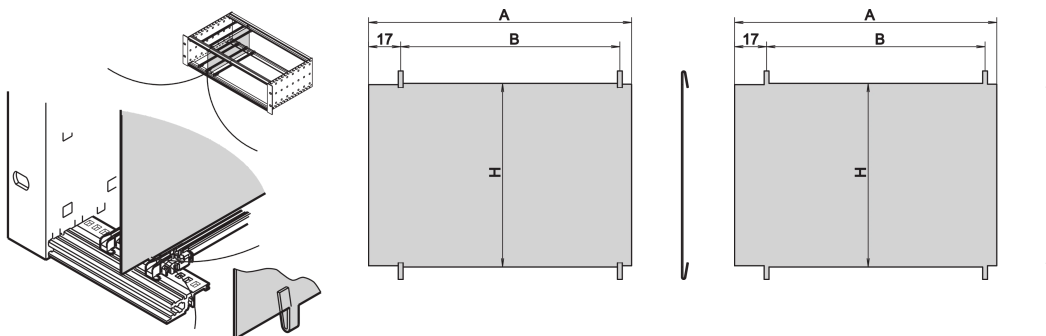

EuropacPRO Divider Plate, 3 U, 220 mm

NUMĂR DE CATALOG

34562-762

The divider plate enables the user to create a separate area inside a subrack or case. The plate can be clipped into the perforation of the horizontal rails. The subracks or cases have to be disassembled if the plate will be assembled.

CERTIFICATIONS

CARACTERISTICI

Mounts by clipping into horizontal rails

Space requirement on component side: 2.0 mm

Fitting depends on gasketing method (stainless steel/textile gasket)

ATRIBUTE PRODUS

Rack Height: 3U

Package Quantity: 1

Depth: 220mm

Length: 220mm

Material: Stainless Steel

Product Family: EuropacPRO

Product Type: Side Panel

Works With: Subracks

Net Weight: 0.175kg