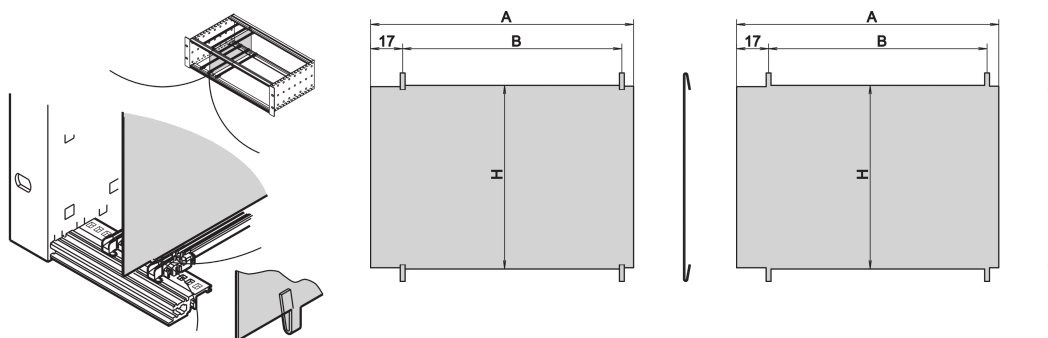

EuropacPRO Divider Plate, 6 U, 160 mm

NUMĂR DE CATALOG

34562-763

The divider plate enables the user to create a separate area inside a subrack or case. The plate can be clipped into the perforation of the horizontal rails. The subracks or cases have to be disassembled if the plate will be assembled.

CERTIFICATIONS

CARACTERISTICI

Mounts by clipping into horizontal rails

Space requirement on component side: 2.0 mm

Fitting depends on gasketing method (stainless steel/textile gasket)

ATRIBUTE PRODUS

Rack Height: 6U

Package Quantity: 1

Depth: 160mm

Length: 160mm

Material: Stainless Steel

Product Family: EuropacPRO

Product Type: Side Panel

DETALII SUPLIMENTARE DESPRE PRODUS

Subsequent installation of the divider plate in a mounted subrack requires removal of the horizontal rails beforehand.