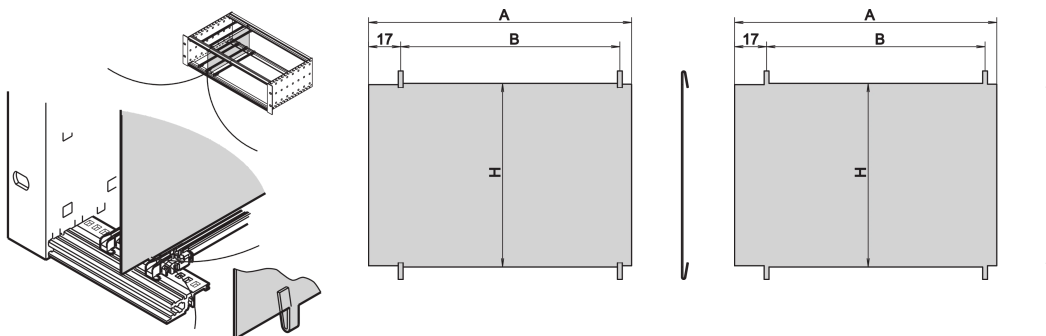

## NUMĂR DE CATALOG

**34562-764**

The divider plate enables the user to create a separate area inside a subrack or case. The plate can be clipped into the perforation of the horizontal rails. The subracks or cases have to be disassembled if the plate will be assembled.

## CARACTERISTICI

Mounts by clipping into horizontal rails

Space requirement on component side: 2.0 mm

Fitting depends on gasketing method (stainless steel/textile gasket)

## ATRIBUTE PRODUS

Rack Height: 6U

Package Quantity: 1

Depth: 220mm

Length: 220mm

Material: Stainless Steel

Product Family: EuropacPRO

Product Type: Side Panel