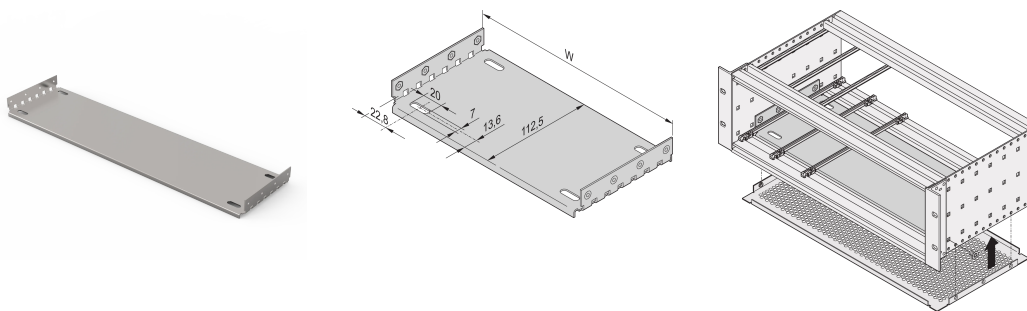

EuropacPRO Mounting Plate for Use With Cover Plate, 63 HP, 160 mm Board Length

NUMĂR DE CATALOG

34563-003

Material	HP	W	D
34563001	28	146,87	112,50
34563009	28	146,87	172,50
34563002	42	217,99	112,50
34563014	42	217,99	172,50
34563003	63	324,67	112,50
34563019	63	324,67	172,50
34563004	84	431,35	112,50
34563024	84	431,35	172,50
34563026	84	431,35	232,50
34563028	84	431,35	292,50
34563042	84	431,35	352,50
34563044	84	431,35	412,50

Mounting plate for use with cover plates for installation and fixing of heavy components. Full width mounting plates (as wide as the subrack or the system case) are fixed to the side panels. The partial width mounting plates are fixed to the side panel and horizontal rail by means of an assembly strip.

Guide rails Type 4,4" and type strengthened cannot be used in combination with a mounting plate. Top / bottom cover which will be inserted into the groove of the light (type L) horizontal rails cannot be used in combination with a mounting plate.

CERTIFICATIONS

CARACTERISTICI

For installation and fixing of heavy components

Mounting plate, full width: The mounting plate is as wide as the subrack/system case and is fixed to the side panels

A guide rail can be fitted in first and last slot position