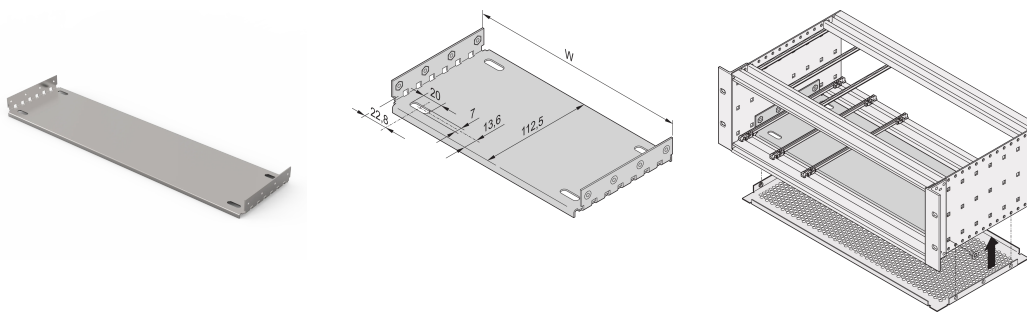

EuropacPRO Mounting Plate for Use With Cover Plate, 84 HP, 400 mm Board Length

NUMĂR DE CATALOG

34563-042

Material	HP	W	D
34563001	28	146,87	112,50
34563009	28	146,87	172,50
34563002	42	217,99	112,50
34563014	42	217,99	172,50
34563003	63	324,67	112,50
34563019	63	324,67	172,50
34563004	84	431,35	112,50
34563024	84	431,35	172,50
34563026	84	431,35	232,50
34563028	84	431,35	292,50
34563042	84	431,35	352,50
34563044	84	431,35	412,50

Mounting plate for use with cover plates for installation and fixing of heavy components. Full width mounting plates (as wide as the subrack or the system case) are fixed to the side panels. The partial width mounting plates are fixed to the side panel and horizontal rail by means of an assembly strip.

Guide rails Type 4,4" and type strengthened cannot be used in combination with a mounting plate. Top / bottom cover which will be inserted into the groove of the light (type L) horizontal rails cannot be used in combination with a mounting plate.

CARACTERISTICI

For installation and fixing of heavy components

Mounting plate, full width: The mounting plate is as wide as the subrack/system case and is fixed to the side panels

A guide rail can be fitted in first and last slot position

In addition to the mounting plate EMC cover plates can also be fitted to the subrack