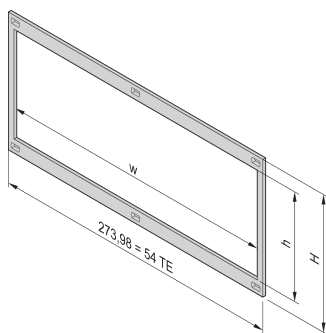

## NUMĂR DE CATALOG

**34564-108**

Front frame installation provides the contact between subracks and assemblies. It must be used if a customer has selected a horizontal board mounting Kit.

## ATRIBUTE PRODUS

Rack Height: 3U

Rack Width: 20HP

Package Quantity: 1

Finish: Anodized

Material: Aluminiu

Product Family: EuropacPRO

Product Type: Side Panel