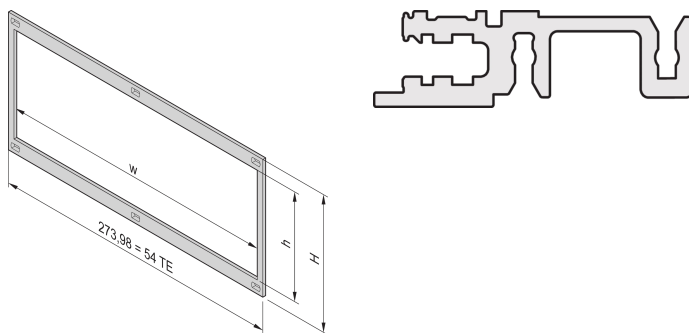

Front Frame, Unshielded for Horizontal Boards Mounting, 4 U, 28 HP

NUMĂR DE CATALOG

34564-208

Front frame installation provides the contact between subracks and assemblies. It must be used if a customer has selected a horizontal board mounting Kit.

CERTIFICATIONS

CARACTERISTICI

Front frame, Unshielded, for horizontal board mounting

ATRIBUTE PRODUS

Rack Height: 4U

Rack Width: 28HP

Package Quantity: 1

Finish: Anodized

Material: Aluminiu

Product Family: EuropacPRO

Product Type: Side Panel