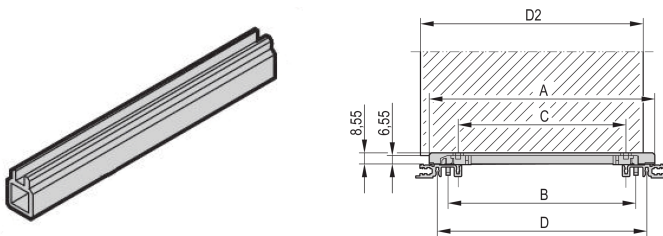

Guide Rail Multi Piece, Mid-Piece, Plastic Extrusion, 160 mm, 2 mm Groove Width, Grey, 10 Pieces

NUMĂR DE CATALOG

34564-891

Guide rail mid-piece for individual multi-piece guide rails out of plastic or Aluminum extrusion. Suitable for Standard, Accessory, 4.4" PCB types and end pieces with coding.

CERTIFICATIONS

CARACTERISTICI

Middle profile for mounting guide rails for 2 mm groove width

2 plastic end pieces are required; these are pushed on to both ends of the middle profile

Guide rails can be clipped into horizontal rails (Al extrusion) or into 1.5 mm thick plates

Storage temperature: from -40 °C ... 130 °C

ATRIBUTE PRODUS

Material: PVC

Color: Grey

Package Quantity: 1

Board Depth: 160mm

Groove Width: 2

Color Code: RAL 7035

Delivery may be in Standard Pack Quantity (SPQ). Pricing is per individual item.

One guide rail consists of 1 pair of head pieces and 1 profile piece.

Please take into consideration that deliveries may be carried out in the stated SPQs (SPQ, e.g. 5 pieces, 10 pieces, 50 pieces, etc.). Differing order quantities (e.g. 2 pieces) may be changed to the next possible delivery quantity = Standard Pack Quantity.